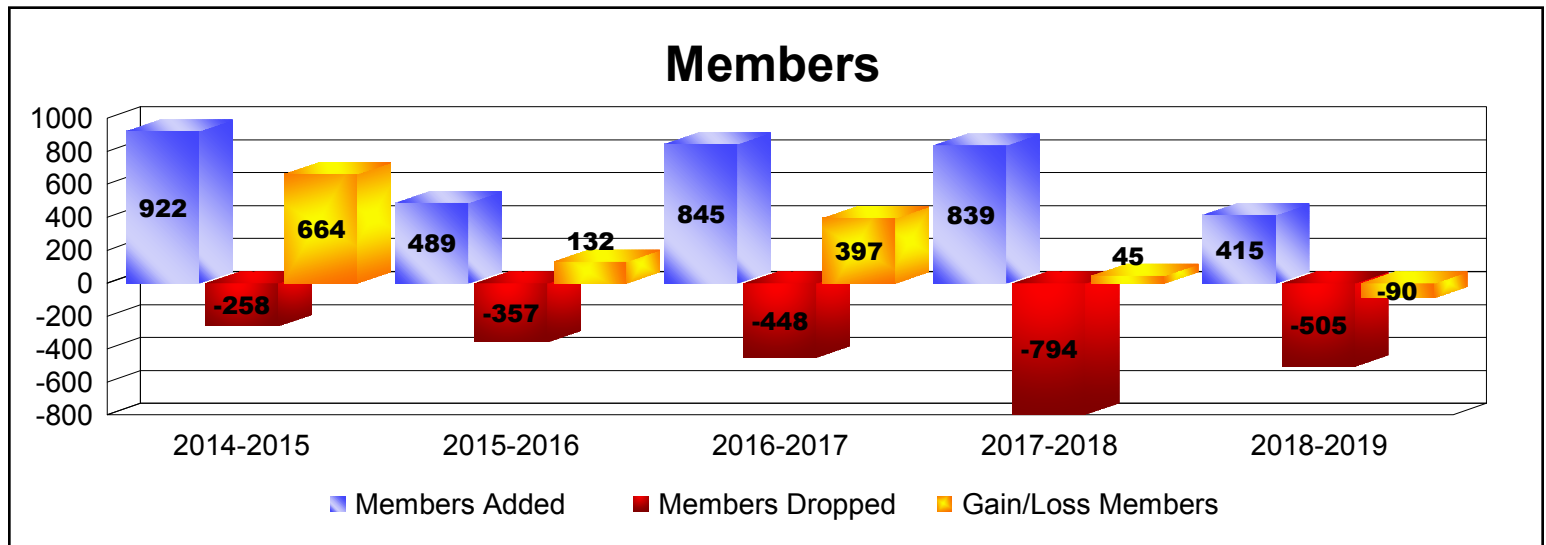

Year	New Clubs	Dropped Clubs	Gain/ Loss Clubs	New Members	Charter Members	Reinstate Members	Transfer Members	Total Member Added	Total Members Dropped	Gain/ Loss Members
2014-2015	19	0	19	315	574	0	33	922	-258	664
2015-2016	1	0	1	387	90	4	8	489	-357	132
2016-2017	12	-2	10	411	417	15	2	845	-448	397
2017-2018	12	-1	11	370	422	25	22	839	-794	45
2018-2019	1	-3	-2	311	68	18	18	415	-505	-90
<b>Average</b>	<b>9</b>	<b>-1</b>	<b>8</b>	<b>359</b>	<b>314</b>	<b>12</b>	<b>17</b>	<b>702</b>	<b>-472</b>	<b>230</b>

Year	New Clubs	Dropped Clubs	Gain/ Loss Clubs	New Members	Charter Members	Reinstate Members	Transfer Members	Total Member Added	Total Members Dropped	Gain/ Loss Members
2014-2015	0	-1	-1	3	0	0	1	4	-32	-28
2015-2016	0	-2	-2	0	0	0	0	0	-55	-55
<b>Average</b>	<b>0</b>	<b>-2</b>	<b>-2</b>	<b>2</b>	<b>0</b>	<b>0</b>	<b>1</b>	<b>2</b>	<b>-44</b>	<b>-42</b>