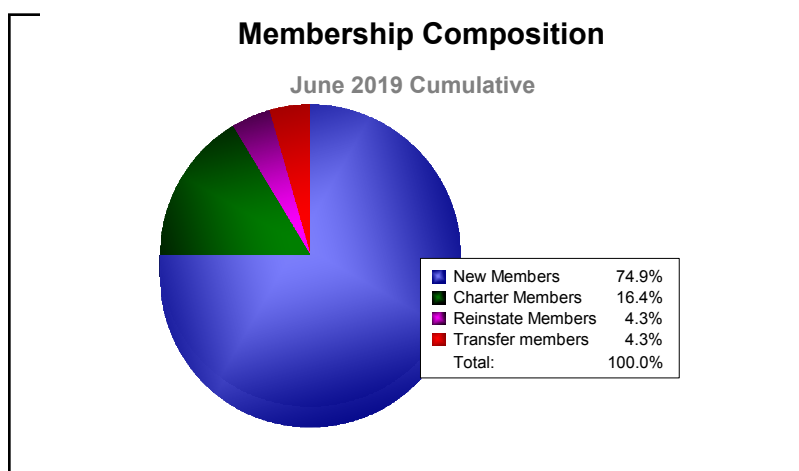

Year	New Clubs	Dropped Clubs	Gain/ Loss Clubs	New Members	Charter Members	Reinstate Members	Transfer Members	Total Member Added	Total Members Dropped	Gain/ Loss Members
2014-2015	19	0	19	315	574	0	33	922	-258	664
2015-2016	1	0	1	387	90	4	8	489	-357	132
2016-2017	12	-2	10	411	417	15	2	845	-448	397
2017-2018	12	-1	11	370	422	25	22	839	-794	45
2018-2019	1	-3	-2	311	68	18	18	415	-505	-90
<b>Average</b>	<b>9</b>	<b>-1</b>	<b>8</b>	<b>359</b>	<b>314</b>	<b>12</b>	<b>17</b>	<b>702</b>	<b>-472</b>	<b>230</b>