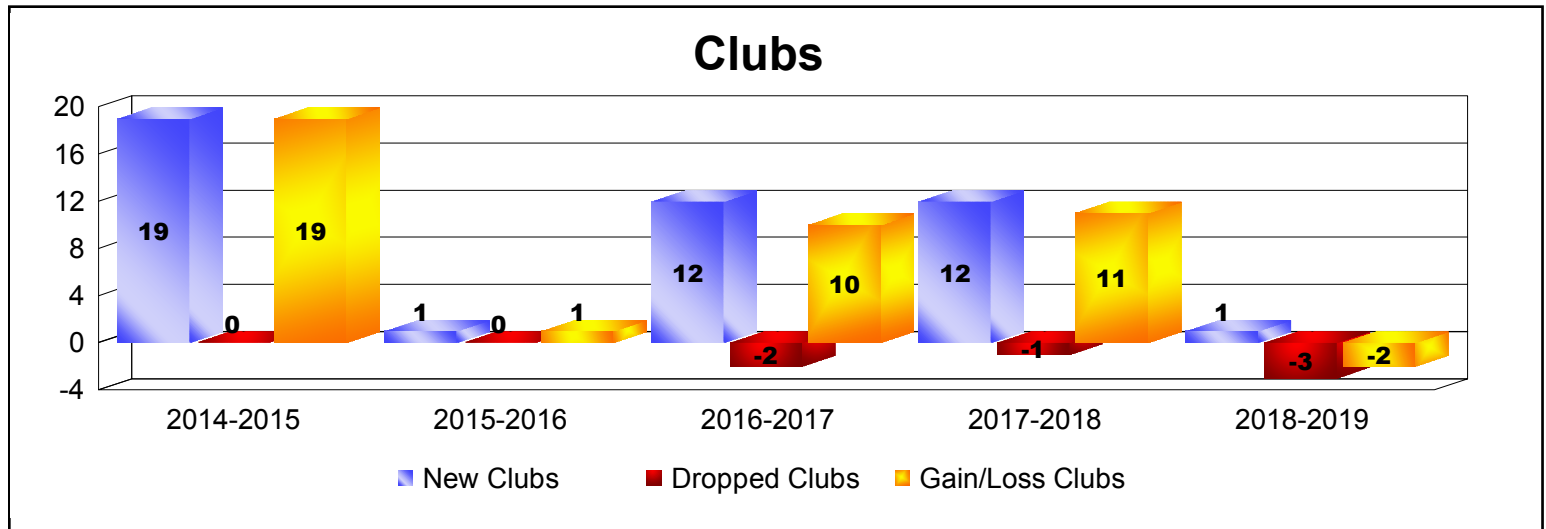

Year	New Clubs	Dropped Clubs	Gain/ Loss Clubs	New Members	Charter Members	Reinstate Members	Transfer Members	Total Member Added	Total Members Dropped	Gain/ Loss Members
2014-2015	19	0	19	315	574	0	33	922	-258	664
2015-2016	1	0	1	387	90	4	8	489	-357	132
2016-2017	12	-2	10	411	417	15	2	845	-448	397
2017-2018	12	-1	11	370	422	25	22	839	-794	45
2018-2019	1	-3	-2	311	68	18	18	415	-505	-90
<b>Average</b>	<b>9</b>	<b>-1</b>	<b>8</b>	<b>359</b>	<b>314</b>	<b>12</b>	<b>17</b>	<b>702</b>	<b>-472</b>	<b>230</b>

Year	New Clubs	Dropped Clubs	Gain/ Loss Clubs	New Members	Charter Members	Reinstate Members	Transfer Members	Total Member Added	Total Members Dropped	Gain/ Loss Members
2014-2015	0	-1	-1	3	0	0	1	4	-32	-28
2015-2016	0	-2	-2	0	0	0	0	0	-55	-55
<b>Average</b>	<b>0</b>	<b>-2</b>	<b>-2</b>	<b>2</b>	<b>0</b>	<b>0</b>	<b>1</b>	<b>2</b>	<b>-44</b>	<b>-42</b>