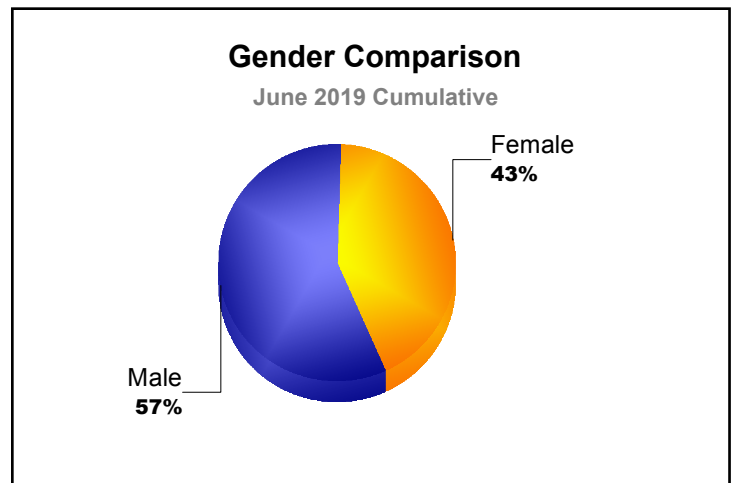

Year	New Clubs	Dropped Clubs	Gain/ Loss Clubs	New Members	Charter Members	Reinstate Members	Transfer Members	Total Member Added	Total Members Dropped	Gain/ Loss Members
2014-2015	19	0	19	315	574	0	33	922	-258	664
2015-2016	1	0	1	387	90	4	8	489	-357	132
2016-2017	12	-2	10	411	417	15	2	845	-448	397
2017-2018	12	-1	11	370	422	25	22	839	-794	45
2018-2019	1	-3	-2	311	68	18	18	415	-505	-90
<b>Average</b>	<b>9</b>	<b>-1</b>	<b>8</b>	<b>359</b>	<b>314</b>	<b>12</b>	<b>17</b>	<b>702</b>	<b>-472</b>	<b>230</b>